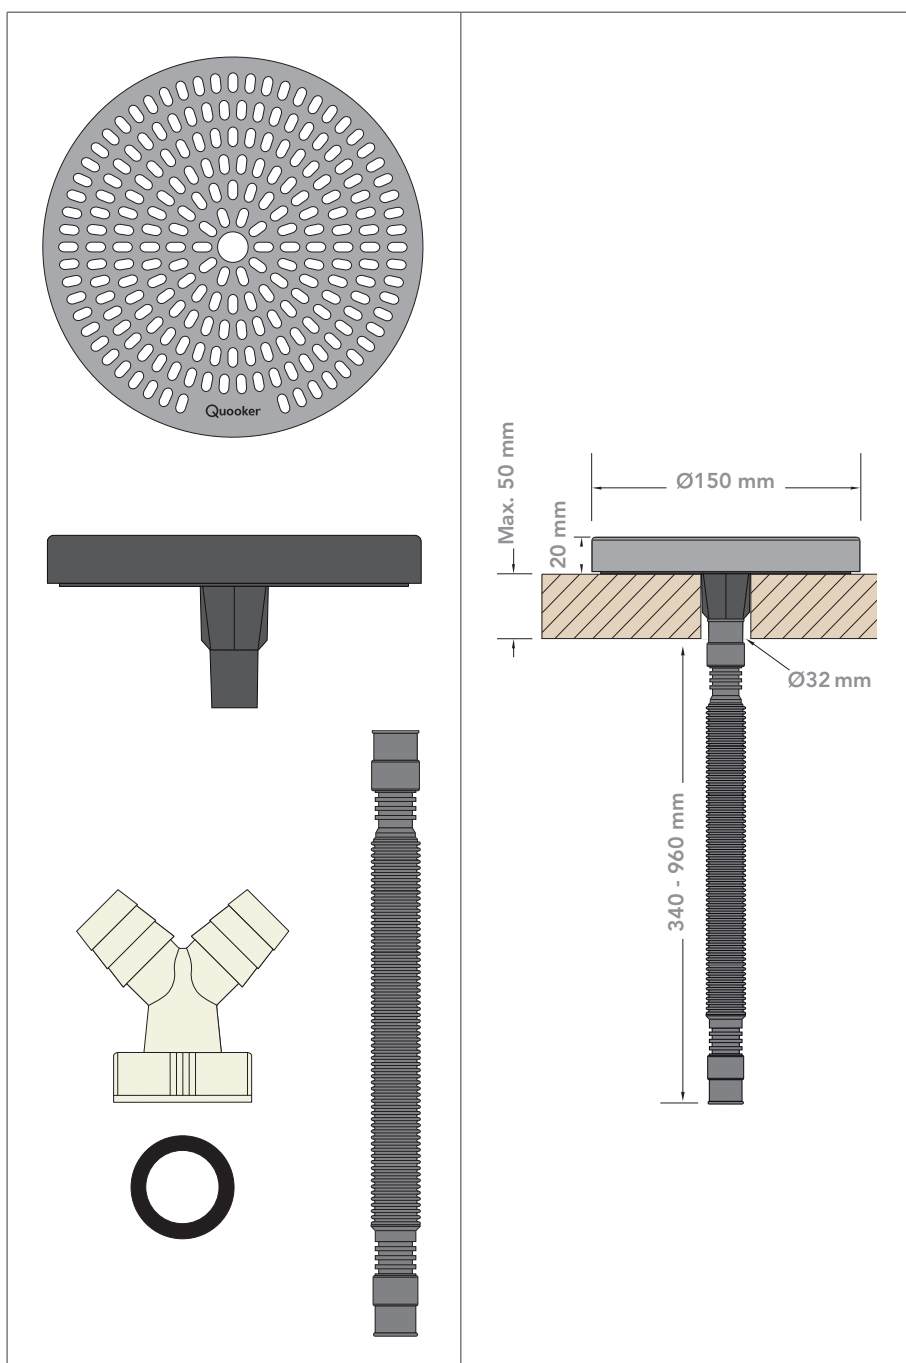

Installation guide drip tray

Before installing read this guide first

Content and dimensions

Installation

www.quooker.com