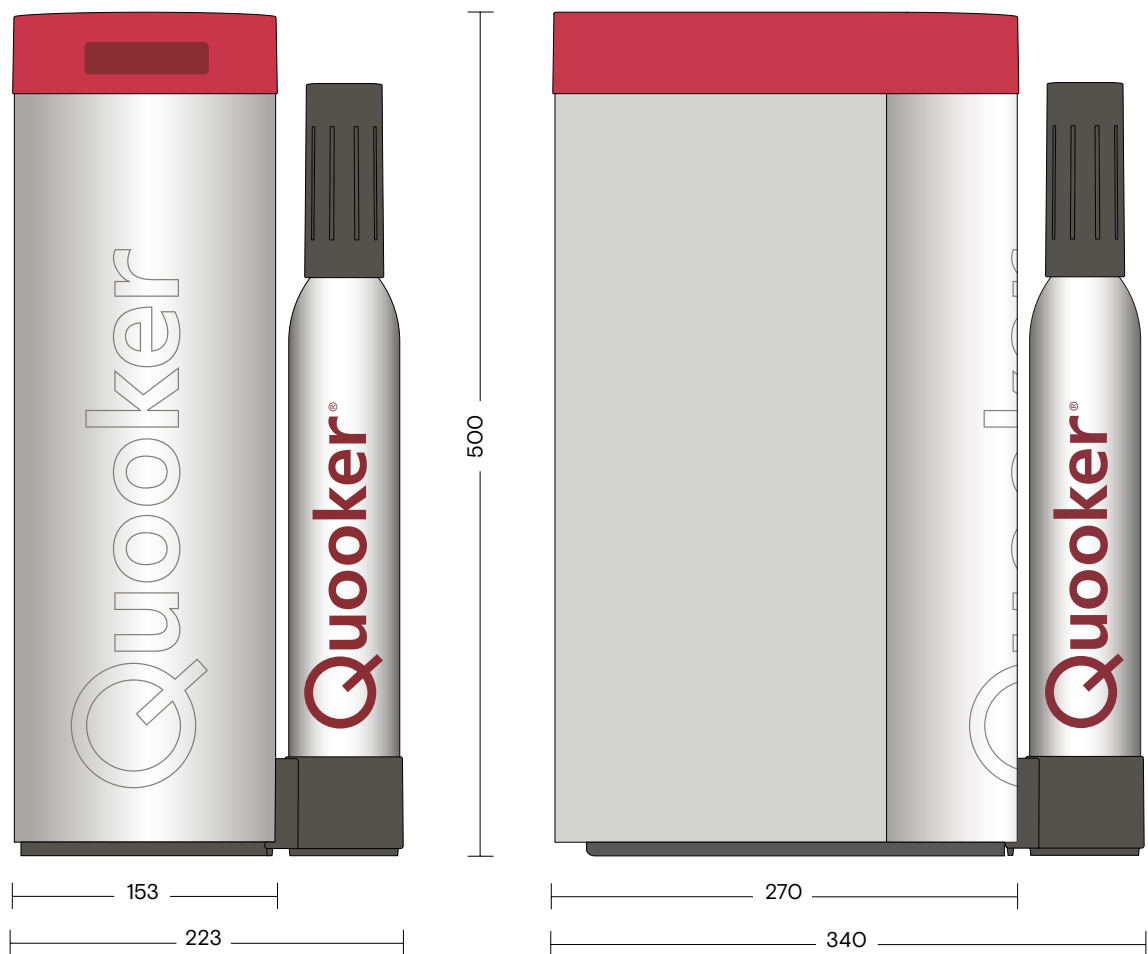

2

CUBE

1. CUBE, CO₂ cylinder and magnetic holder

All dimensions in mm.

1

Cold Water Filter

1. Cold Water Filter

All dimensions in mm.

Scale Control R

1. Scale Control R

All dimensions in mm.

Nordic Soap Dispenser

1. Nordic Soap Dispenser

All dimensions in mm.

Quooker®

Quooker UK Ltd.
Beaumont Buildings
Great Ducie Street
Manchester M3 1PQ
+44 207 923 3355
enquiries@quooker.co.uk
www.quooker.co.uk