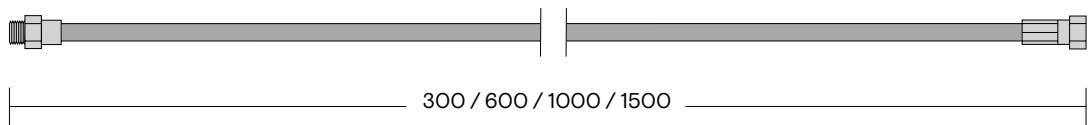

All dimensions in mm.

Nordic Twintaps

1. Nordic Square Twintaps

All dimensions in mm.

1

Classic Nordic single taps

1. Classic Nordic Round single
2. Classic Nordic Square single

All dimensions in mm.

Tanks

1. PRO3
2. COMBI(+)

Note! Allow 8 cm extra space above both tanks, to leave room for the hose.

All dimensions in mm.

Extension hose

1. PRO3
2. CUBE

All dimensions in mm.

1

2

CUBE

1. CUBE, CO₂ cylinder and magnetic holder

All dimensions in mm.

1

Cold Water Filter

1. Cold Water Filter

All dimensions in mm.