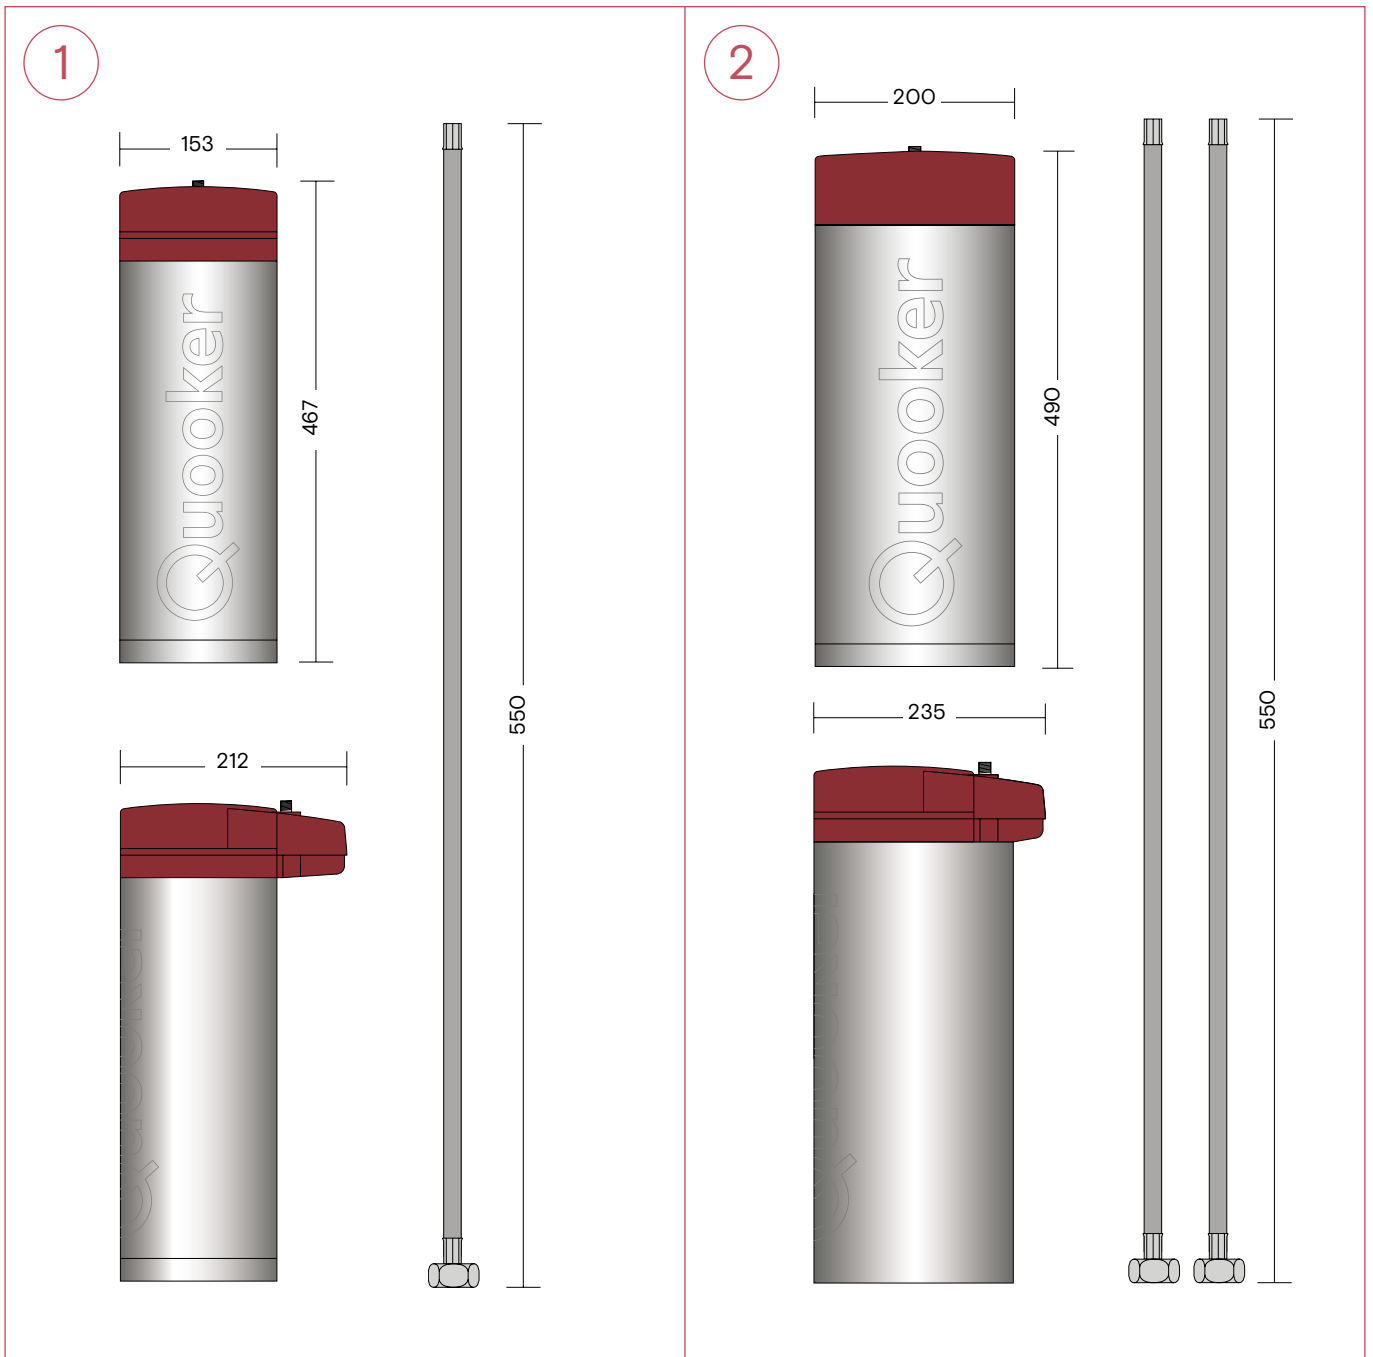

Tanks

1. PRO3
2. COMBI(+)

Note! Allow 8 cm extra space above both tanks, to leave room for the hose.

All dimensions in mm.