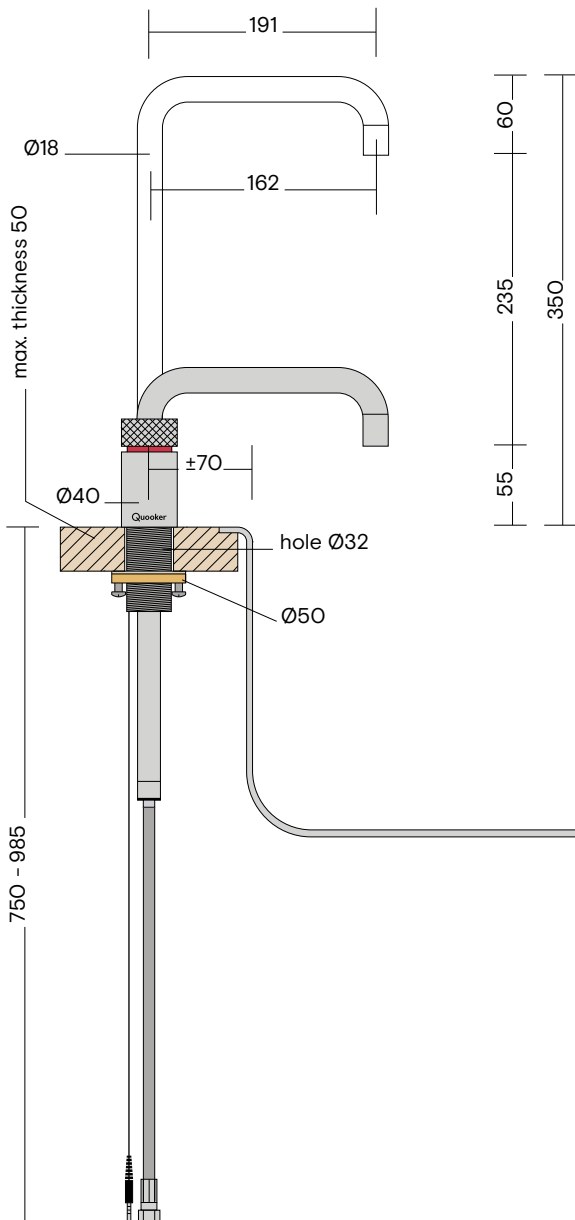

Fusion tap

1. Fusion Round
2. Fusion Square

All dimensions in mm.

Classic Fusion tap

1. Classic Fusion Round
2. Classic Fusion Square

All dimensions in mm.

Nordic Twintaps

1. Nordic Round Twintaps

All dimensions in mm.

Nordic Twintaps

1. Nordic Square Twintaps

All dimensions in mm.

1

Classic Nordic single taps

1. Classic Nordic Round single
2. Classic Nordic Square single

All dimensions in mm.

Tanks

1. PRO3
2. COMBI(+)

Note! Allow 8 cm extra space above both tanks, to leave room for the hose.

All dimensions in mm.

Extension hose

1. PRO3
2. CUBE

All dimensions in mm.

1

Scale Control R

1. Scale Control R

All dimensions in mm.

Nordic Soap Dispenser

1. Nordic Soap Dispenser

All dimensions in mm.

Quooker®

Quooker UK Ltd.
Beaumont Buildings
Great Ducie Street
Manchester M3 1PQ
+44 207 923 3355
enquiries@quooker.co.uk
www.quooker.co.uk