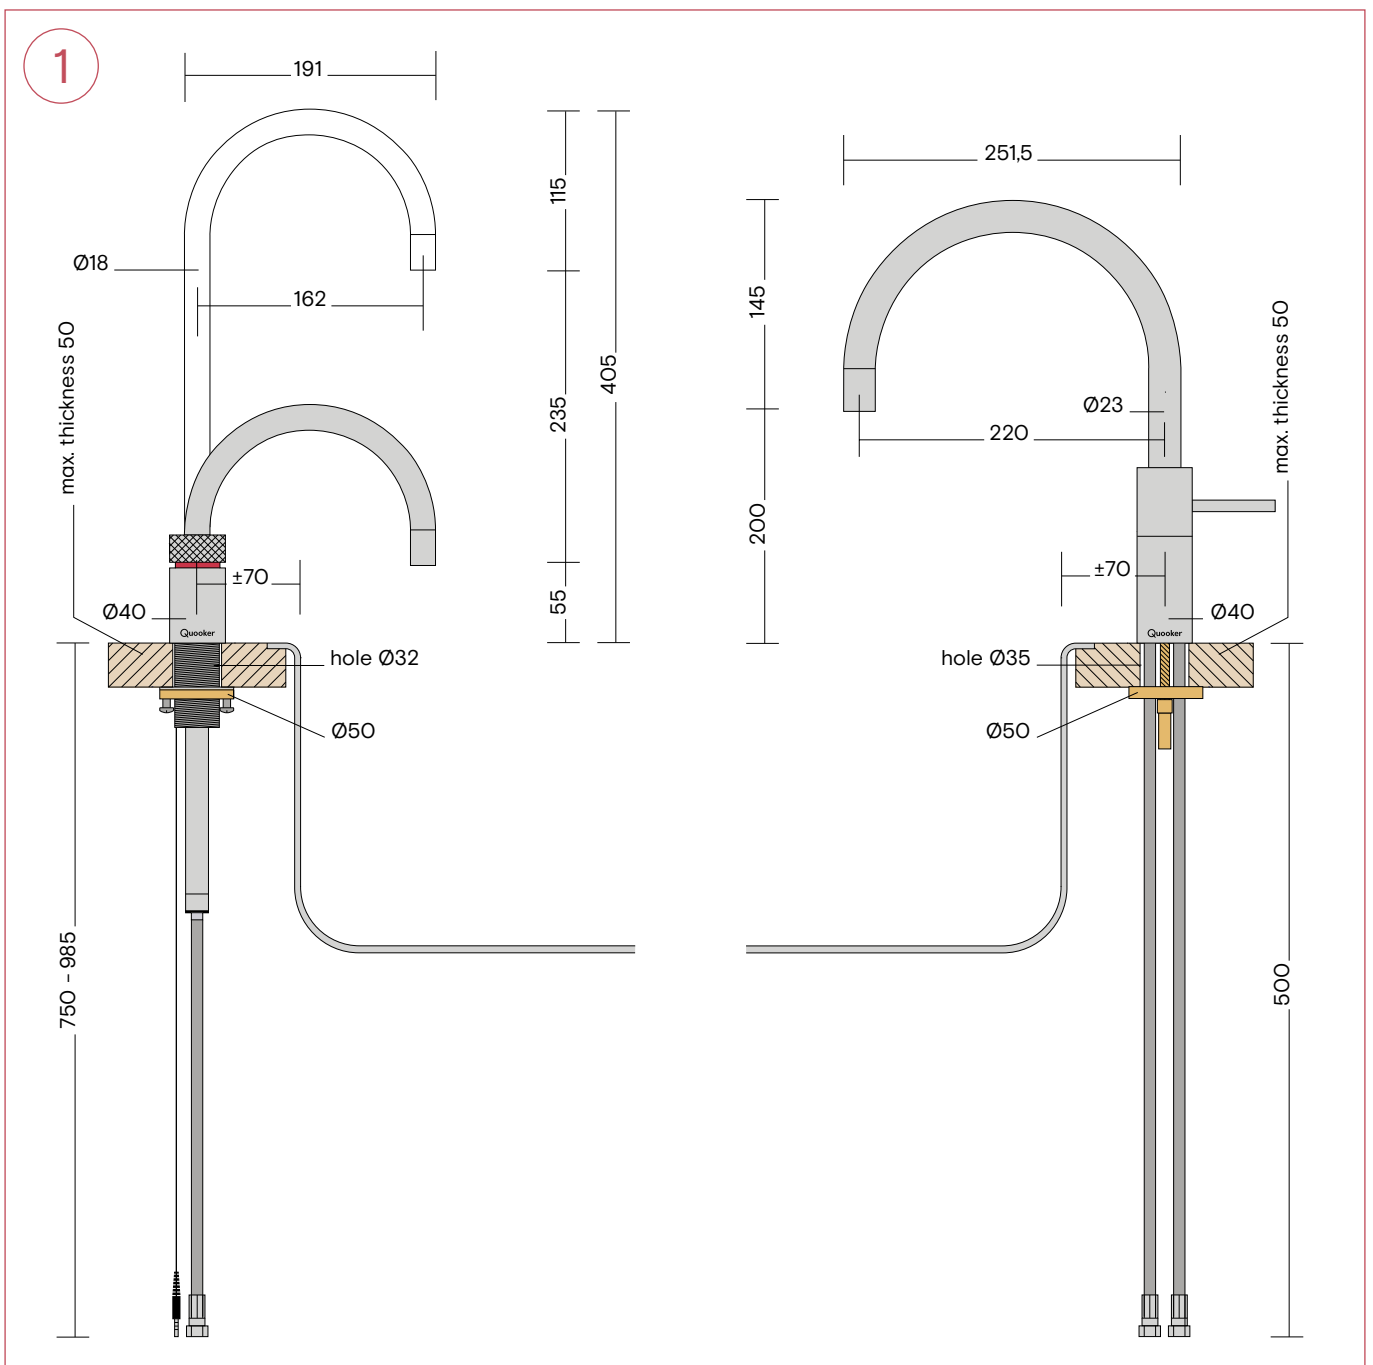

Fusion tap

1. Fusion Round
2. Fusion Square

All dimensions in mm.

Classic Fusion tap

1. Classic Fusion Round
2. Classic Fusion Square

All dimensions in mm.

Nordic Twintaps

1. Nordic Round Twintaps

All dimensions in mm.

Nordic Twintaps

1. Nordic Square Twintaps

All dimensions in mm.

1

Classic Nordic single taps

1. Classic Nordic Round single
2. Classic Nordic Square single

All dimensions in mm.

2

CUBE

1. CUBE, CO₂ cylinder and magnetic holder

All dimensions in mm.

1

Cold Water Filter

1. Cold Water Filter

All dimensions in mm.

Scale Control R

1. Scale Control R

All dimensions in mm.

Nordic Soap Dispenser

1. Nordic Soap Dispenser

All dimensions in mm.

Quooker®

Quooker UK Ltd.
Beaumont Buildings
Great Ducie Street
Manchester M3 1PQ
+44 207 923 3355
enquiries@quooker.co.uk
www.quooker.co.uk