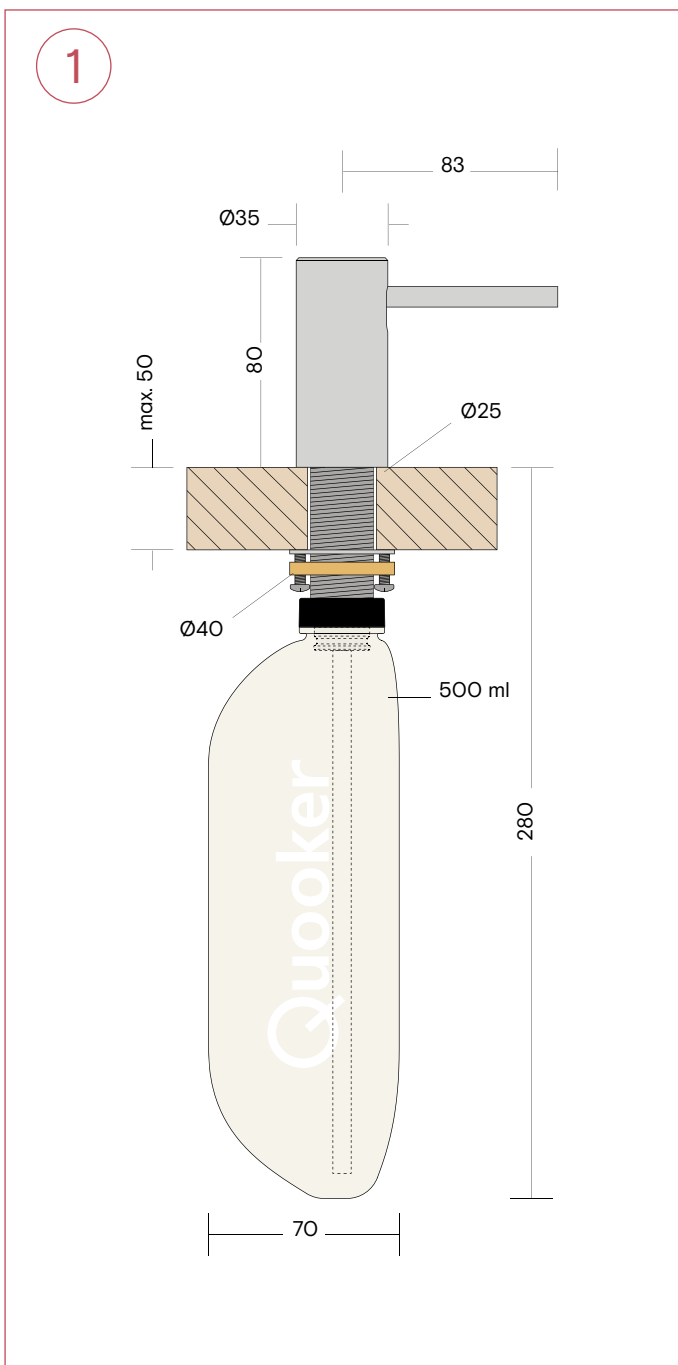

All dimensions in mm.

Nordic Twintaps

1. Nordic Square Twintaps

All dimensions in mm.

1

Classic Nordic single taps

1. Classic Nordic Round single
2. Classic Nordic Square single

All dimensions in mm.

Tanks

1. PRO3
2. COMBI(+)

Note! Allow 8 cm extra space above both tanks, to leave room for the hose.

All dimensions in mm.

Extension hose

1. PRO3
2. CUBE

All dimensions in mm.

1

2

CUBE

1. CUBE, CO₂ cylinder and magnetic holder

All dimensions in mm.

1

Cold Water Filter

1. Cold Water Filter

All dimensions in mm.

Scale Control R

1. Scale Control R

All dimensions in mm.

Nordic Soap Dispenser

1. Nordic Soap Dispenser

All dimensions in mm.

Quooker®

Quooker UK Ltd.
Beaumont Buildings
Great Ducie Street
Manchester M3 1PQ
+44 207 923 3355
enquiries@quooker.co.uk
www.quooker.co.uk