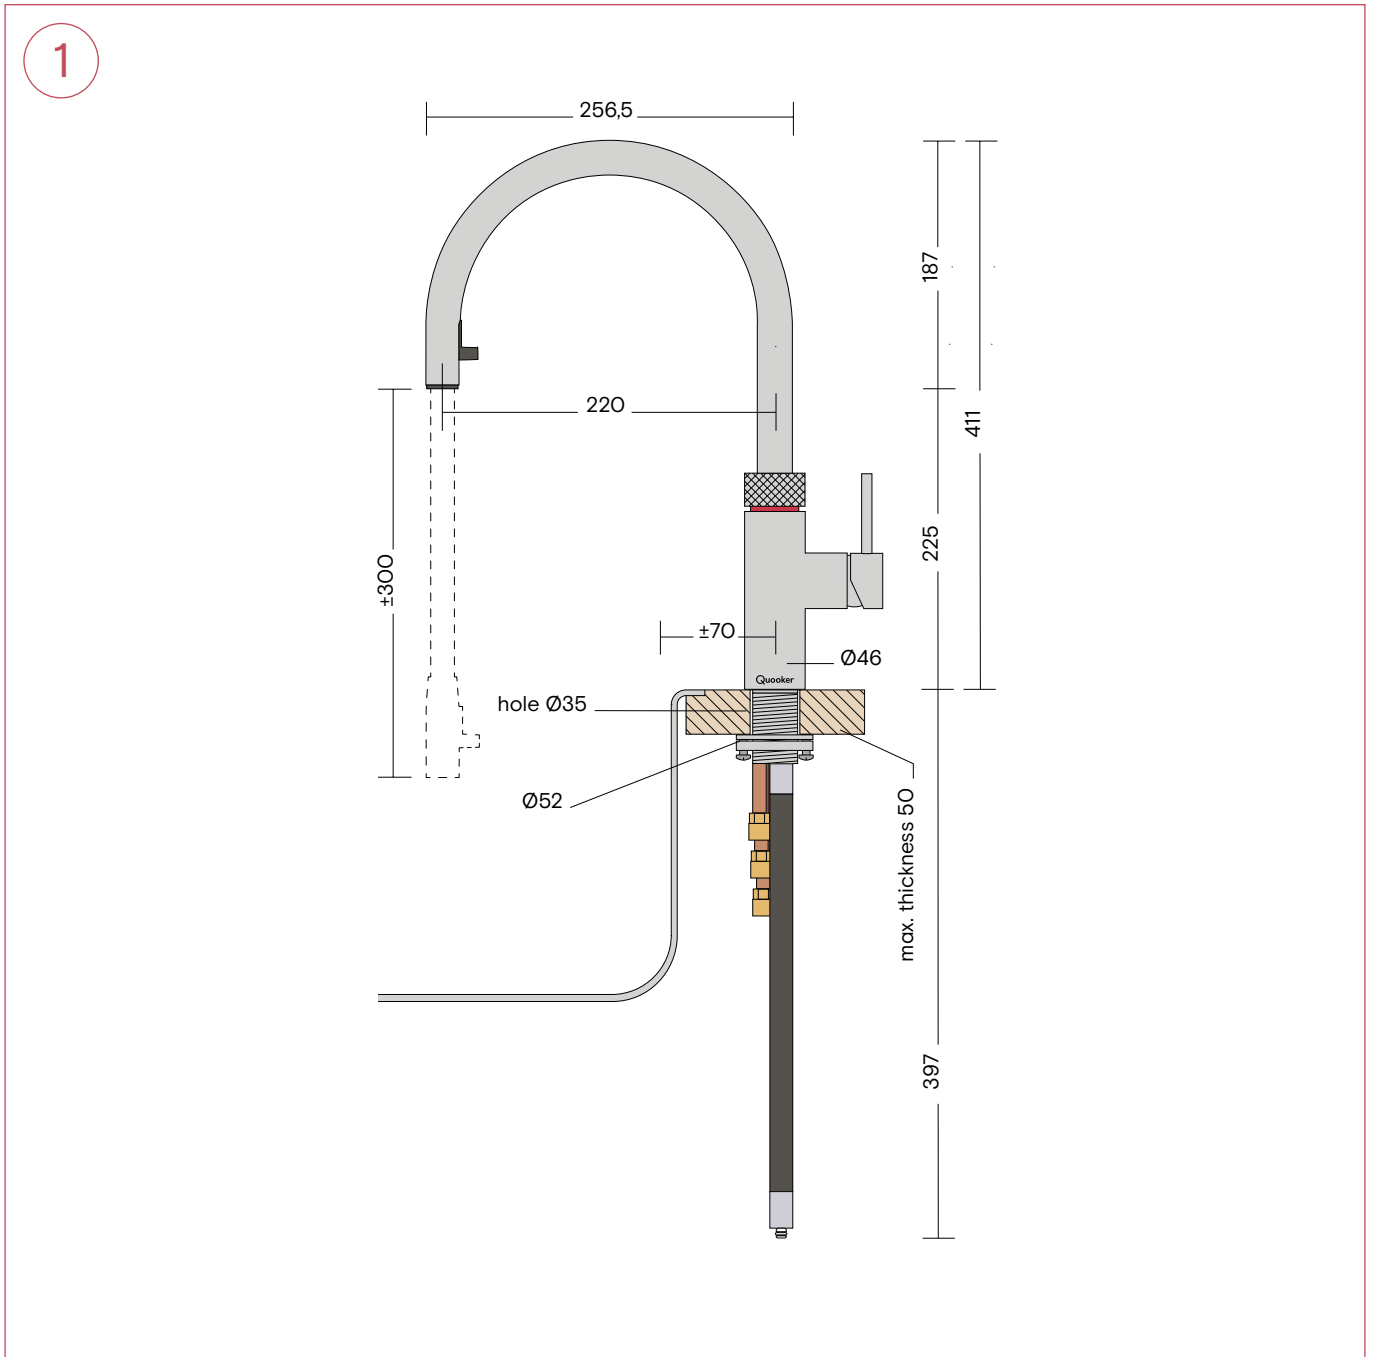

Dimensions

Front tap

1. Front

All dimensions in mm.

1

Flex tap

1. Flex

All dimensions in mm.

Fusion tap

1. Fusion Round
2. Fusion Square

All dimensions in mm.

Classic Fusion tap

1. Classic Fusion Round
2. Classic Fusion Square

All dimensions in mm.

Nordic Twintaps

1. Nordic Round Twintaps

All dimensions in mm.

Nordic Twintaps

1. Nordic Square Twintaps

All dimensions in mm.

1

Classic Nordic single taps

1. Classic Nordic Round single
2. Classic Nordic Square single

All dimensions in mm.

Scale Control R

1. Scale Control R

All dimensions in mm.

Nordic Soap Dispenser

1. Nordic Soap Dispenser

All dimensions in mm.

Quooker®

Quooker UK Ltd.
Beaumont Buildings
Great Ducie Street
Manchester M3 1PQ
+44 207 923 3355
enquiries@quooker.co.uk
www.quooker.co.uk