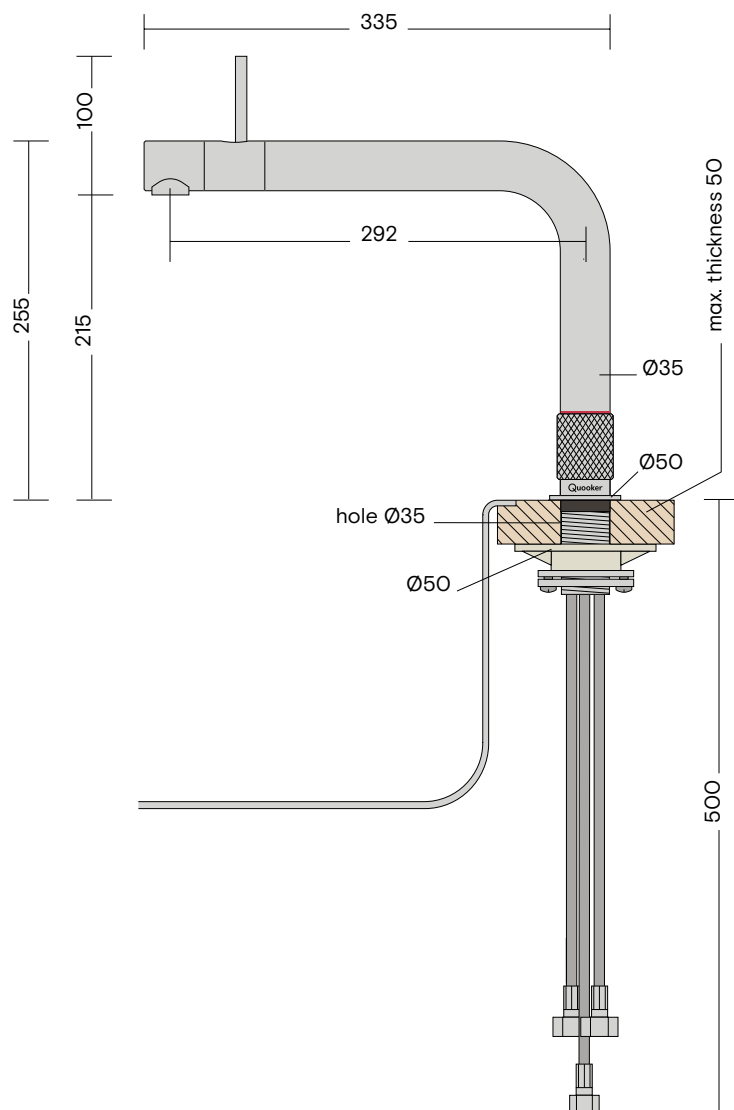

Dimensions

Front tap

1. Front

All dimensions in mm.

1

Flex tap

1. Flex

All dimensions in mm.

Fusion tap

1. Fusion Round
2. Fusion Square

All dimensions in mm.

Classic Fusion tap

1. Classic Fusion Round
2. Classic Fusion Square

All dimensions in mm.

Nordic Twintaps

1. Nordic Round Twintaps

All dimensions in mm.

Nordic Twintaps

1. Nordic Square Twintaps

All dimensions in mm.

1

Classic Nordic single taps

1. Classic Nordic Round single
2. Classic Nordic Square single

All dimensions in mm.

Scale Control R

1. Scale Control R

All dimensions in mm.

Nordic Soap Dispenser

1. Nordic Soap Dispenser

All dimensions in mm.

Quooker®

Quooker UK Ltd.
Beaumont Buildings
Great Ducie Street
Manchester M3 1PQ
+44 207 923 3355
enquiries@quooker.co.uk
www.quooker.co.uk