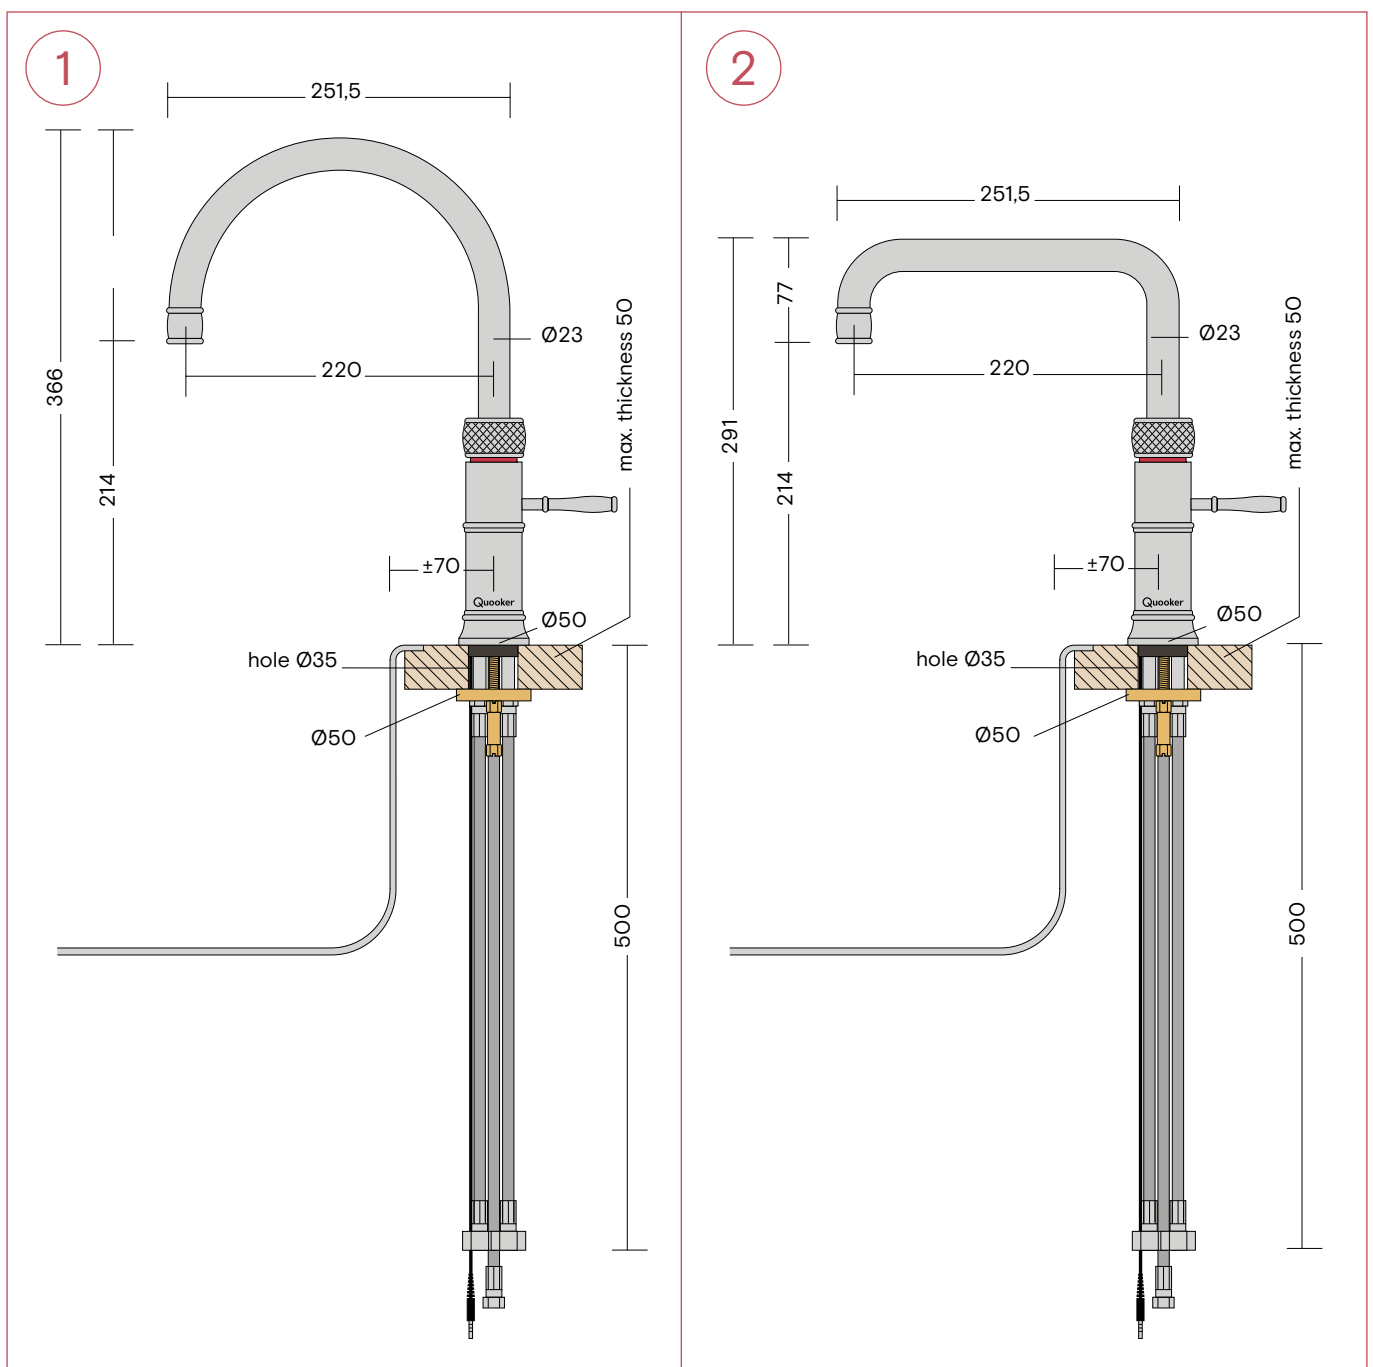

Dimensions

Front tap

1. Front

All dimensions in mm.

1

Flex tap

1. Flex

All dimensions in mm.

Fusion tap

1. Fusion Round
2. Fusion Square

All dimensions in mm.

Classic Fusion tap

1. Classic Fusion Round
2. Classic Fusion Square

All dimensions in mm.

Nordic Twintaps

1. Nordic Round Twintaps

All dimensions in mm.

Nordic Twintaps

1. Nordic Square Twintaps

All dimensions in mm.

1

Classic Nordic single taps

1. Classic Nordic Round single
2. Classic Nordic Square single

All dimensions in mm.

Scale Control R

1. Scale Control R

All dimensions in mm.

Nordic Soap Dispenser

1. Nordic Soap Dispenser

All dimensions in mm.

Quooker®

Quooker UK Ltd.
Beaumont Buildings
Great Ducie Street
Manchester M3 1PQ
+44 207 923 3355
enquiries@quooker.co.uk
www.quooker.co.uk