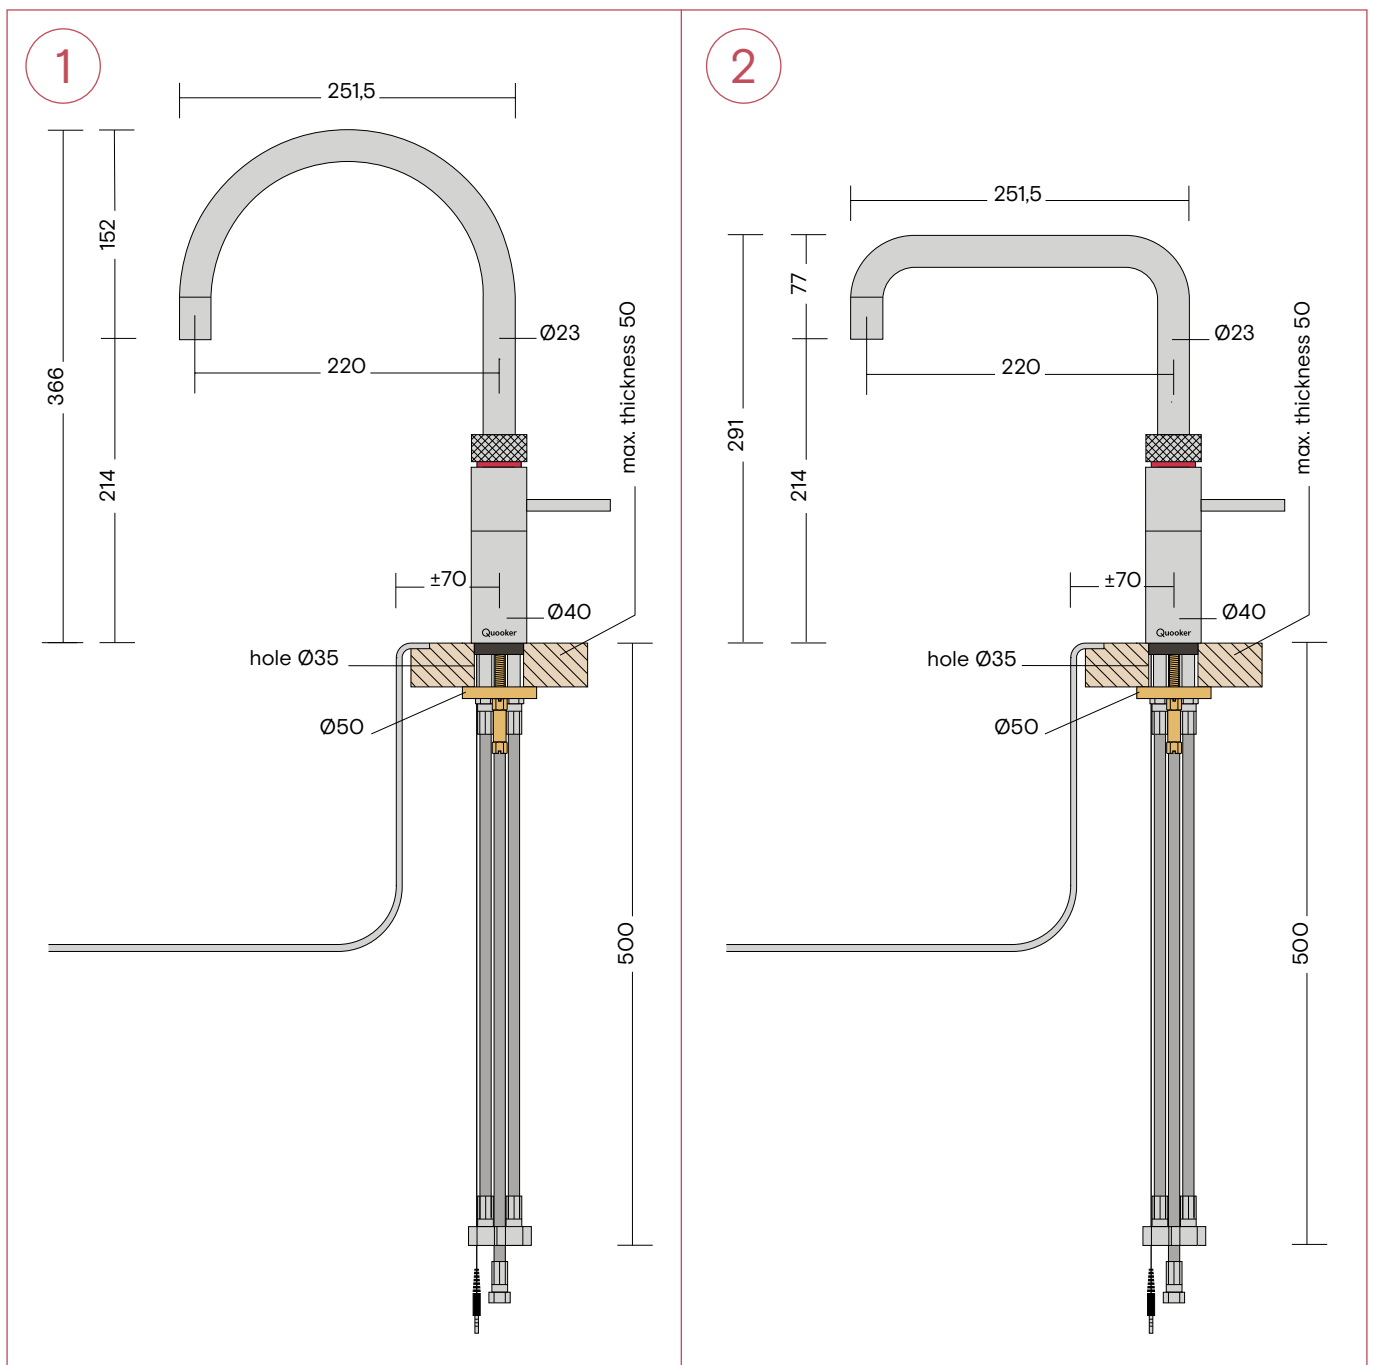

Dimensions

Front tap

1. Front

All dimensions in mm.

1

Flex tap

1. Flex

All dimensions in mm.

Fusion tap

1. Fusion Round
2. Fusion Square

All dimensions in mm.

Classic Fusion tap

1. Classic Fusion Round
2. Classic Fusion Square

All dimensions in mm.

Nordic Twintaps

1. Nordic Round Twintaps

All dimensions in mm.

Nordic Twintaps

1. Nordic Square Twintaps

All dimensions in mm.

1

Classic Nordic single taps

1. Classic Nordic Round single
2. Classic Nordic Square single

All dimensions in mm.

Scale Control R

1. Scale Control R

All dimensions in mm.

Nordic Soap Dispenser

1. Nordic Soap Dispenser

All dimensions in mm.

Quooker®

Quooker UK Ltd.
Beaumont Buildings
Great Ducie Street
Manchester M3 1PQ
+44 207 923 3355
enquiries@quooker.co.uk
www.quooker.co.uk