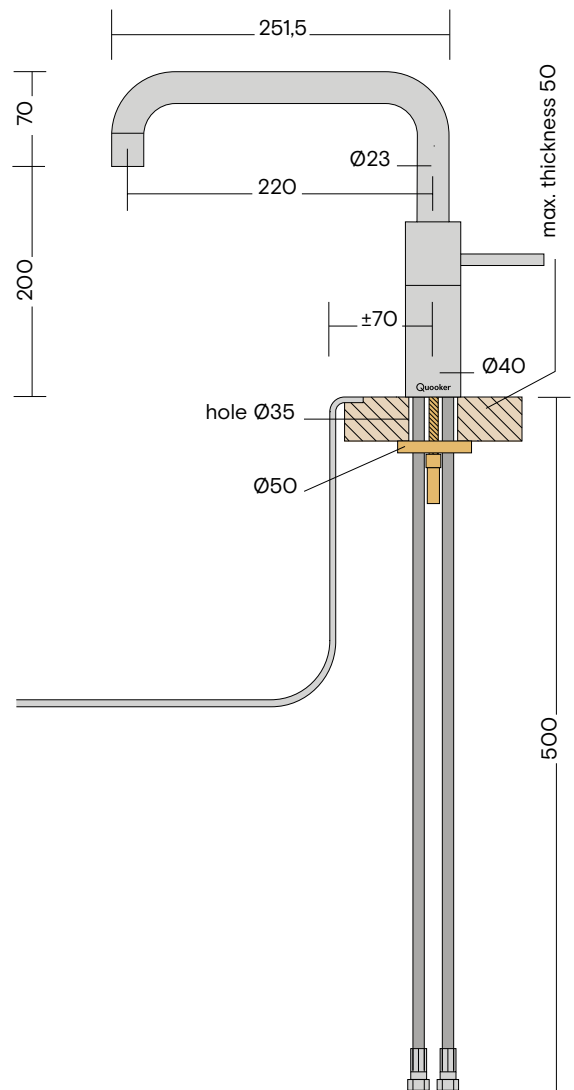

Fusion tap

1. Fusion Round
2. Fusion Square

All dimensions in mm.

Classic Fusion tap

1. Classic Fusion Round
2. Classic Fusion Square

All dimensions in mm.

Nordic Twintaps

1. Nordic Round Twintaps

All dimensions in mm.

Nordic Twintaps

1. Nordic Square Twintaps

All dimensions in mm.

1

Classic Nordic single taps

1. Classic Nordic Round single
2. Classic Nordic Square single

All dimensions in mm.

2

CUBE

1. CUBE, CO₂ cylinder and magnetic holder

All dimensions in mm.

1

Cold Water Filter

1. Cold Water Filter

All dimensions in mm.

Scale Control R

1. Scale Control R

All dimensions in mm.

Nordic Soap Dispenser

1. Nordic Soap Dispenser

All dimensions in mm.

Quooker®

Quooker UK Ltd.
Beaumont Buildings
Great Ducie Street
Manchester M3 1PQ
+44 207 923 3355
enquiries@quooker.co.uk
www.quooker.co.uk