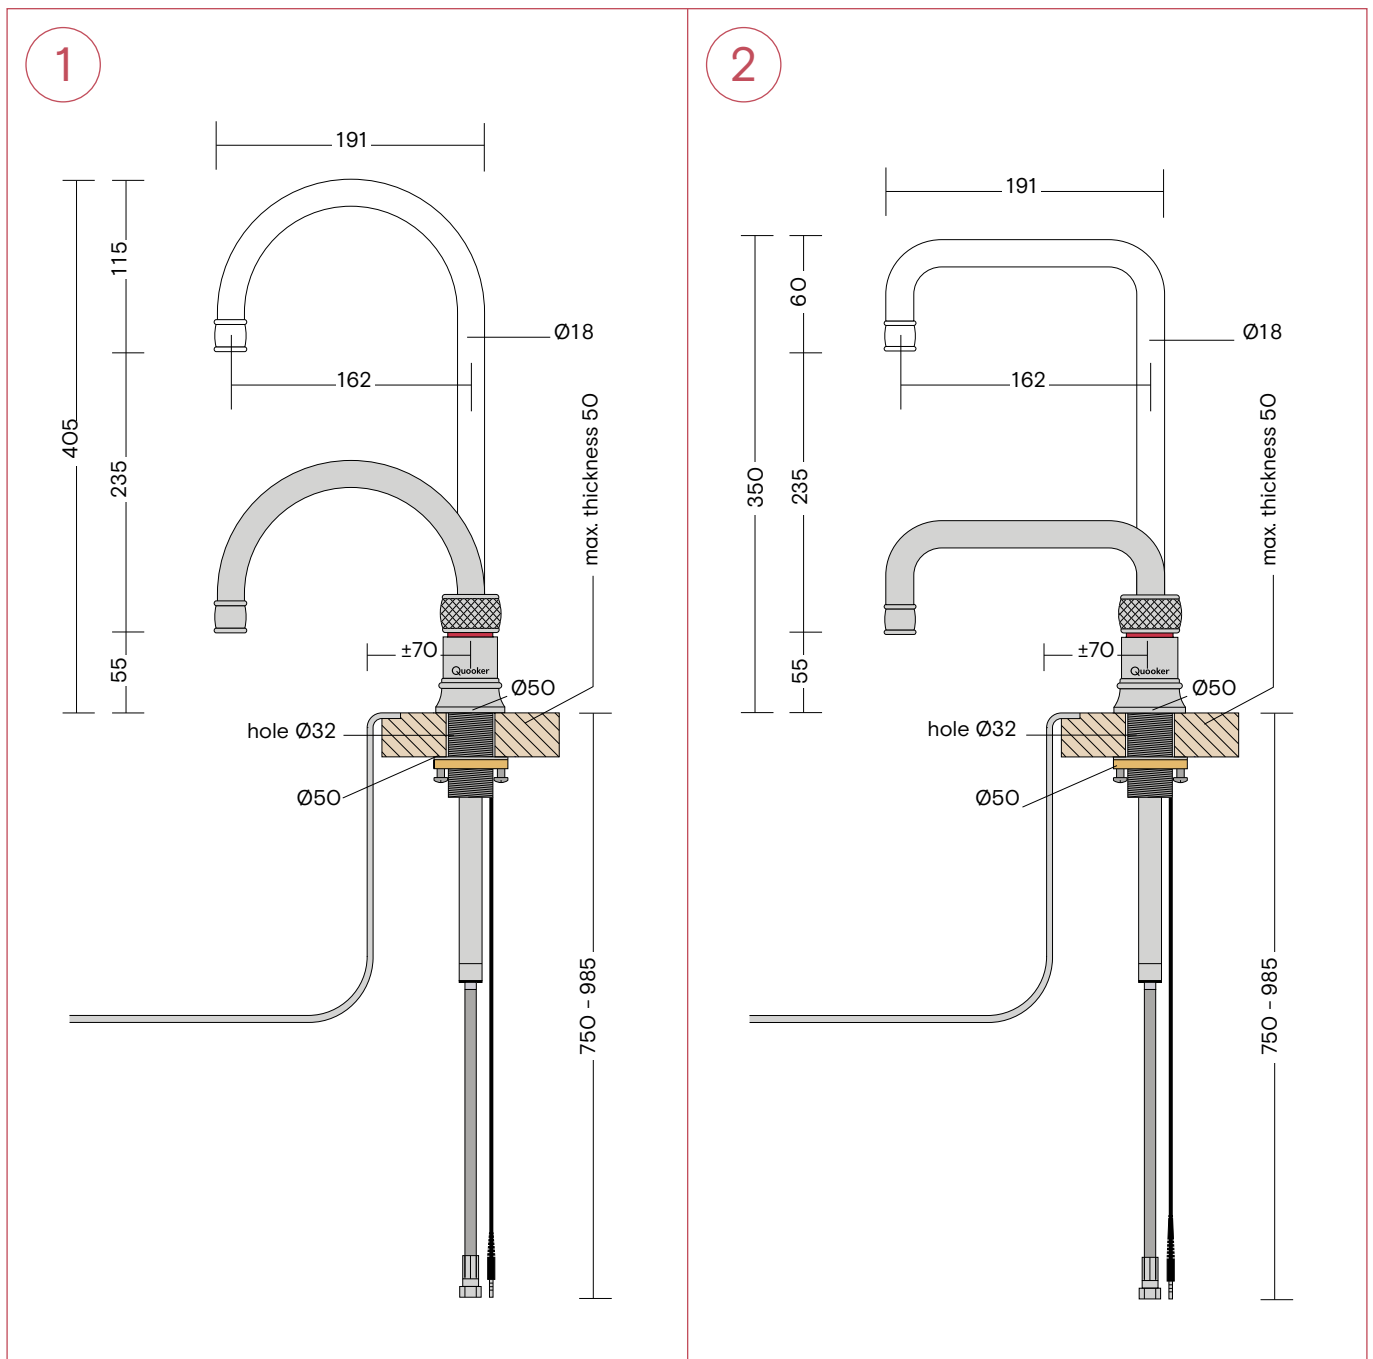

All dimensions in mm.

Nordic Twintaps

1. Nordic Square Twintaps

All dimensions in mm.

1

Classic Nordic single taps

1. Classic Nordic Round single
2. Classic Nordic Square single

All dimensions in mm.

Tanks

1. PRO3
2. COMBI(+)

Note! Allow 8 cm extra space above both tanks, to leave room for the hose.

All dimensions in mm.

Extension hose

1. PRO3
2. CUBE

All dimensions in mm.

1

2

CUBE

1. CUBE, CO₂ cylinder and magnetic holder

All dimensions in mm.

1

Cold Water Filter

1. Cold Water Filter

All dimensions in mm.

Scale Control R

1. Scale Control R

All dimensions in mm.

Nordic Soap Dispenser

1. Nordic Soap Dispenser

All dimensions in mm.

Quooker®

Quooker UK Ltd.
Beaumont Buildings
Great Ducie Street
Manchester M3 1PQ
+44 207 923 3355
enquiries@quooker.co.uk
www.quooker.co.uk