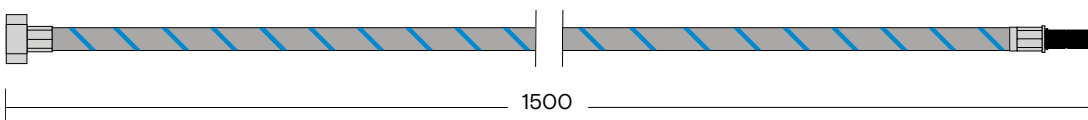

All dimensions in mm.

Nordic Twintaps

1. Nordic Square Twintaps

All dimensions in mm.

1

Classic Nordic single taps

1. Classic Nordic Round single
2. Classic Nordic Square single

All dimensions in mm.

Tanks

1. PRO3
2. COMBI(+)

Note! Allow 8 cm extra space above both tanks, to leave room for the hose.

All dimensions in mm.

Extension hose

1. PRO3
2. CUBE

All dimensions in mm.

1

2

CUBE

1. CUBE, CO₂ cylinder and magnetic holder

All dimensions in mm.

1

Cold Water Filter

1. Cold Water Filter

All dimensions in mm.