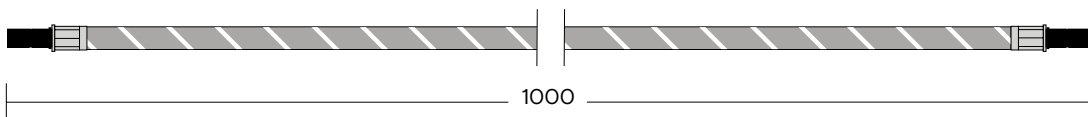

All dimensions in mm.

Nordic Twintaps

1. Nordic Square Twintaps

All dimensions in mm.

1

Classic Nordic single taps

1. Classic Nordic Round single
2. Classic Nordic Square single

All dimensions in mm.

Tanks

1. PRO3
2. COMBI(+)

Note! Allow 8 cm extra space above both tanks, to leave room for the hose.

All dimensions in mm.

Extension hose

1. PRO3
2. CUBE

All dimensions in mm.

1

2

CUBE

1. CUBE, CO₂ cylinder and magnetic holder

All dimensions in mm.

1

Cold Water Filter

1. Cold Water Filter

All dimensions in mm.